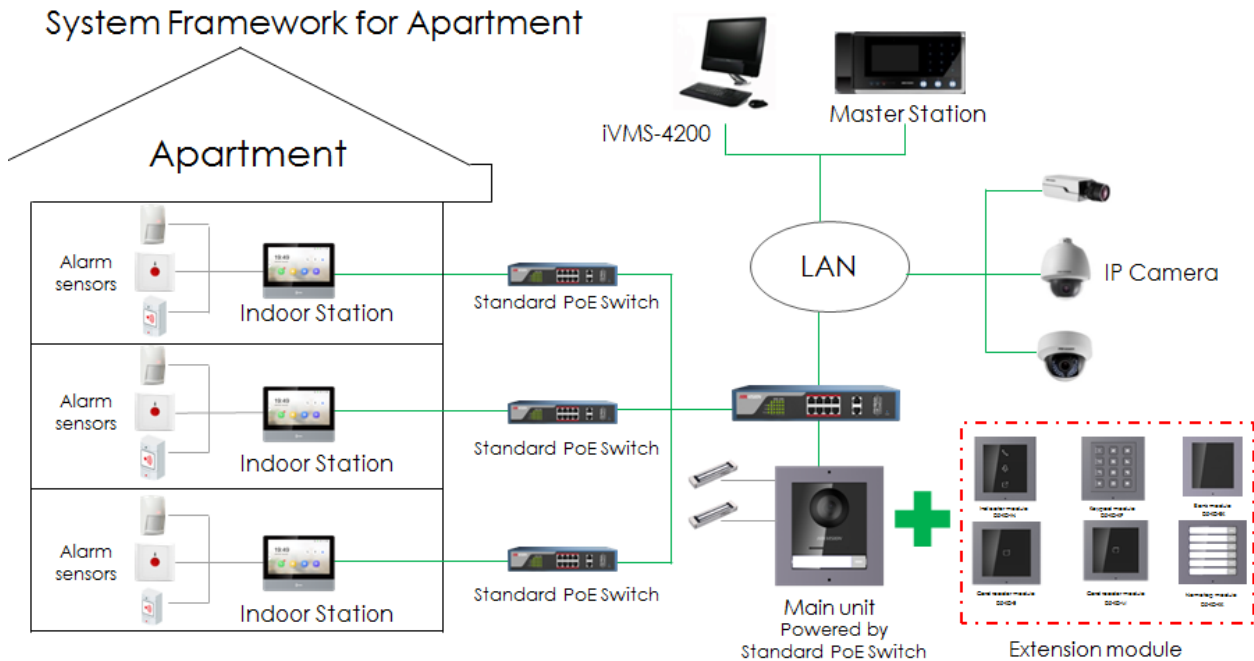

DS-KD-M/E Card Reader Module

Key Feature

- Supports unlock the door via swiping cards
- Supports issuing cards
- Backlight compensation
- Easy to and extend

Available Model

DS-KD-M (13.56 MHz)

DS-KD-E (125 KHz)

Specification

Model	DS-KD-M		DS-KD-E
System parameters	Processor	Embedded MCU Processor	
	Internal card reader	Built-in Card Reader	
Interfaces	Module-connecting	2(1 Input, 1 Output)	
General	Card type	Mifare Card	EM Card
	DIP switch	8	
	Power input	12 VDC(Powered by the other module)	
	Power output	12 VDC(Powered for the other module)	
	Power consumption	≤2 W	
	Working temperature	-40° C to +60° C(-40° F to 140° F)	
	Working humidity	10% to 95%	
	IP protection level	IP65	
	Installation	Flush Mounting, Surface Mounting	
	Dimensions (L × W × H)	98.5 mm × 100 mm × 33.7 mm (3.87" × 3.95" × 1.33")	

Appearance and Interface

No.	Description
1	Card Reading Area
2	Module-connecting Interface(output)
3	Module-connecting Interface(input)
4	Debug Port

Typical Application

System Framework for Apartment

Distributed by