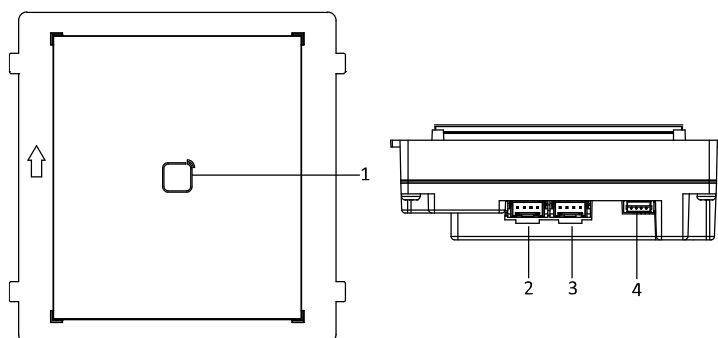

Specification

Model	DS-KD-M		DS-KD-E
System parameters	Processor	Embedded MCU Processor	
	Internal card reader	Built-in Card Reader	
Interfaces	Module-connecting	2(1 Input, 1 Output)	
General	Card type	Mifare Card	EM Card
	DIP switch	8	
	Power input	12 VDC(Powered by the other module)	
	Power output	12 VDC(Powered for the other module)	
	Power consumption	≤2 W	
	Working temperature	-40° C to +60° C(-40° F to 140° F)	
	Working humidity	10% to 95%	
	IP protection level	IP65	
	Installation	Flush Mounting, Surface Mounting	
	Dimensions (L × W × H)	98.5 mm × 100 mm × 33.7 mm (3.87" × 3.95" × 1.33")	

Appearance and Interface

No.	Description
1	Card Reading Area
2	Module-connecting Interface(output)
3	Module-connecting Interface(input)
4	Debug Port